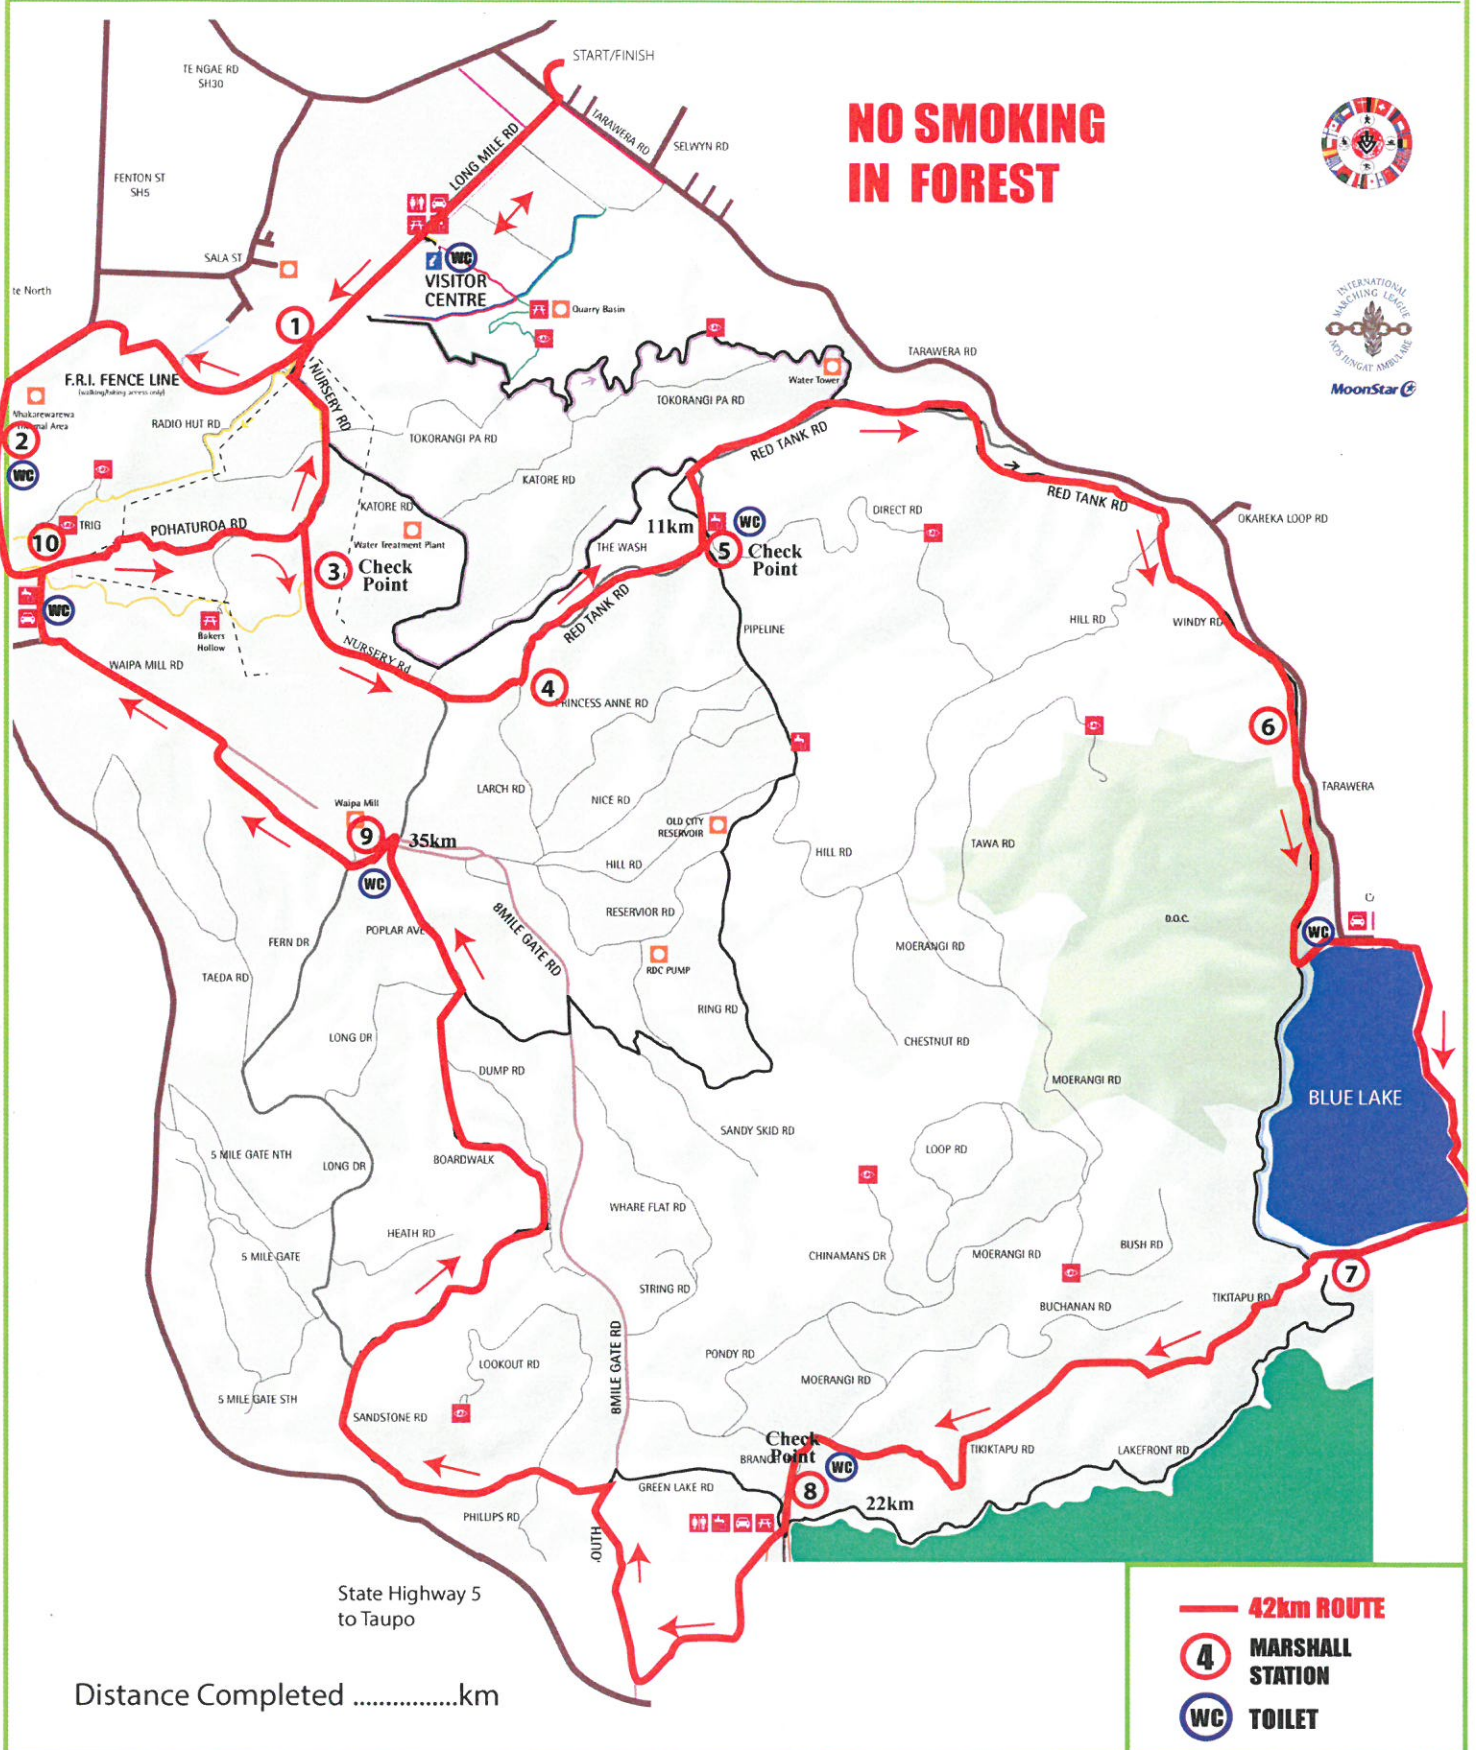

ROTORUA WALKING FESTIVAL

SATURDAY 42KM ROUTE

Emergency Contact Ph: 021 083 74154