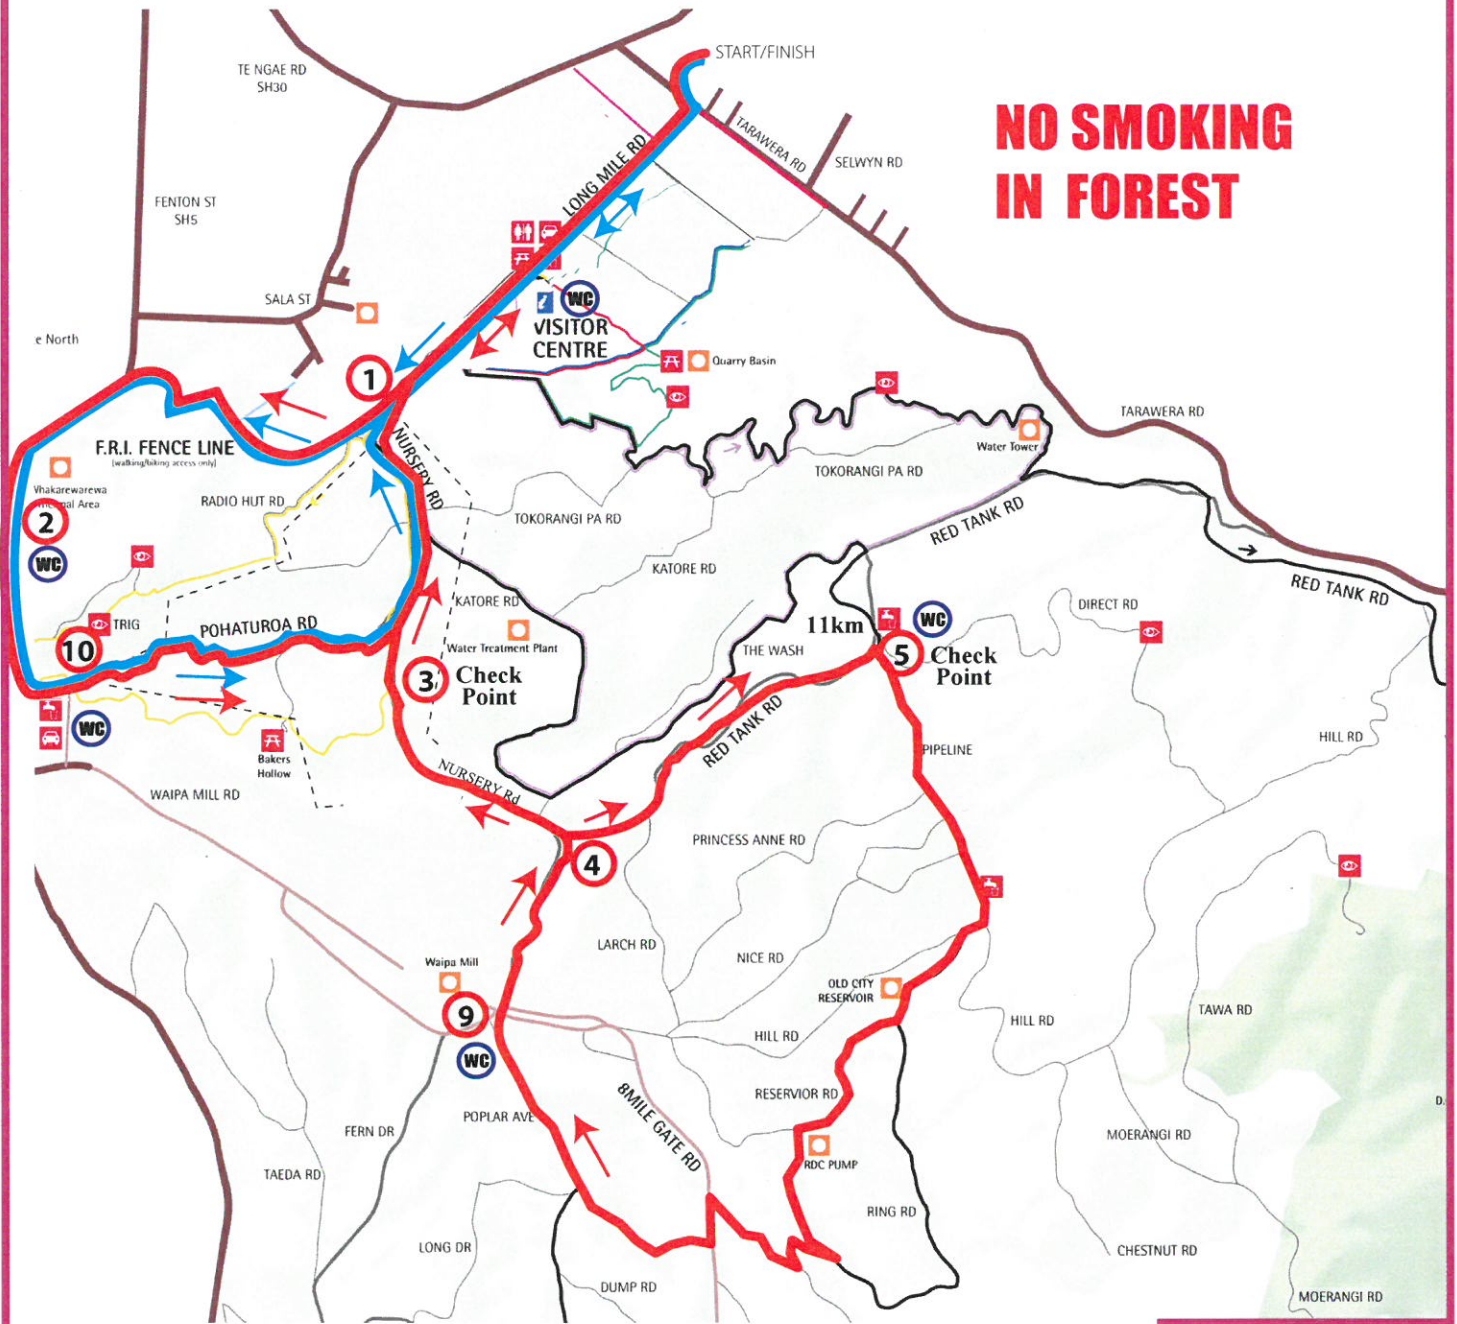

ROTORUA WALKING FESTIVAL

SATURDAY 10KM & 21KM ROUTES

**NO SMOKING
IN FOREST**

Distance Completedkm

- 10km ROUTE
- 21km ROUTE
- 4 MARSHALL STATION
- WC TOILET

Emergency Contact Ph: 021 083 74154