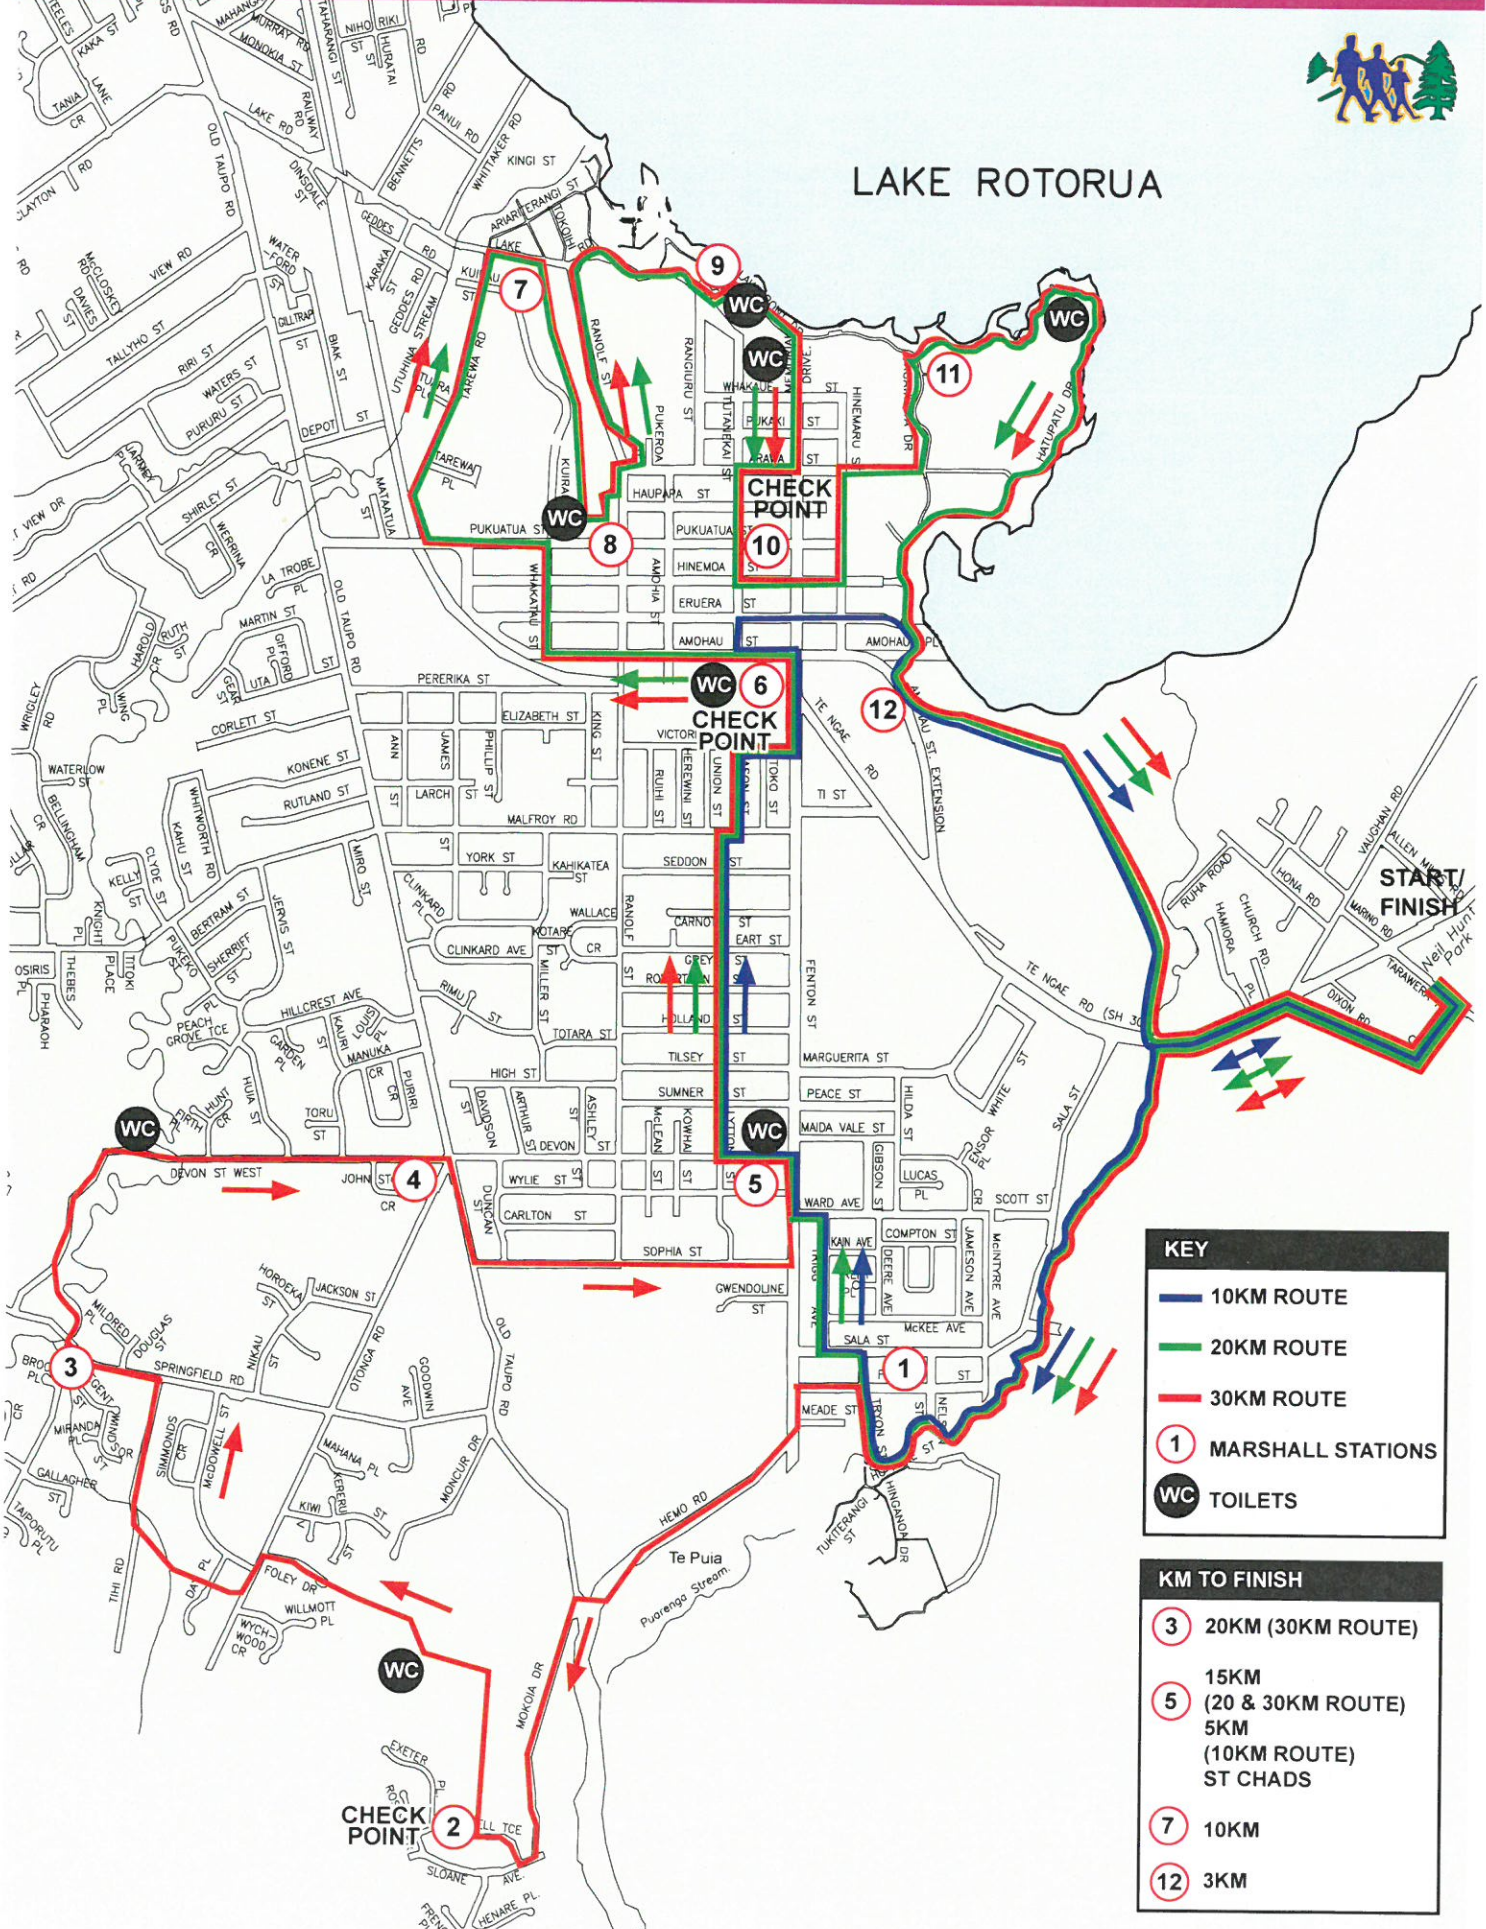

**SUNDAY
ROTORUA WALKING FESTIVAL
ALL ROUTE MAPS**

KEY	
	10KM ROUTE
	20KM ROUTE
	30KM ROUTE
	MARSHALL STATIONS
	TOILETS

KM TO FINISH	
	20KM (30KM ROUTE)
	15KM (20 & 30KM ROUTE) 5KM (10KM ROUTE)
	10KM
	3KM