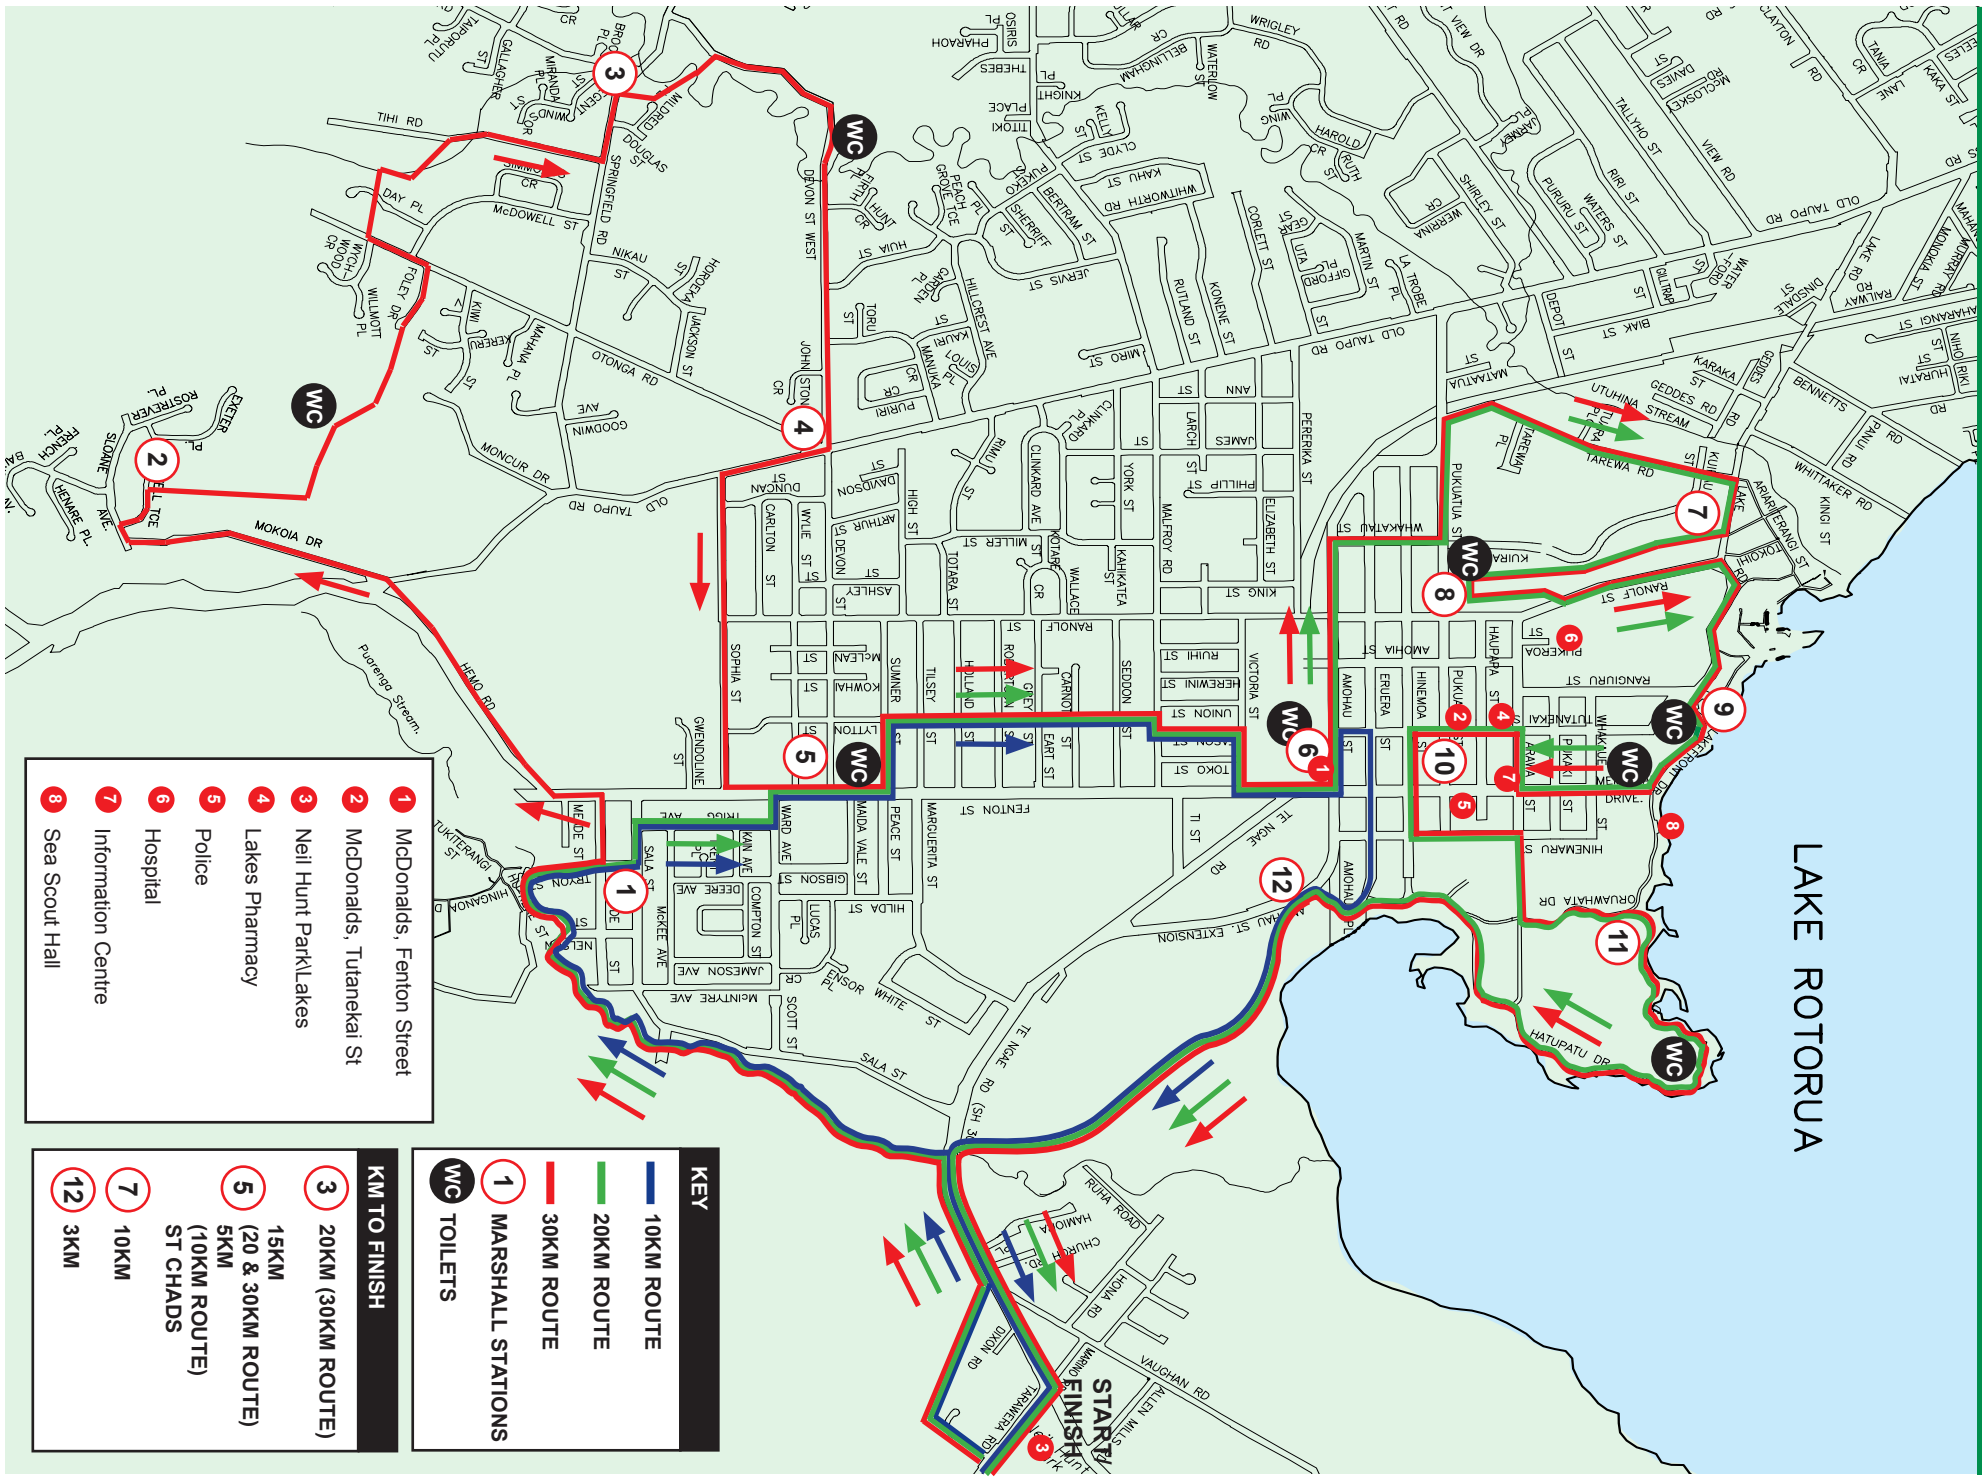

# SUN 21ST MAR - INTERNATIONAL WALKS

## ALL ROUTE MAPS

DESTINATION  
**ROT@RU**  
Rotorua District  
Council

# LAKE ROTORUA

- 1 McDonalds, Fenton Street
- 2 McDonalds, Tutanekei St
- 3 Neil Hunt Park/Lakes
- 4 Lakes Pharmacy
- 5 Police
- 6 Hospital
- 7 Information Centre
- 8 Sea Scout Hall

**KEY**

- 10KM ROUTE
- 20KM ROUTE
- 30KM ROUTE
- 1 MARSHALL STATIONS
- WC TOILETS

**KM TO FINISH**

- 3 20KM (30KM ROUTE)
- 5 15KM (20 & 30KM ROUTE)
- 7 5KM (10KM ROUTE) ST CHADS
- 12 3KM