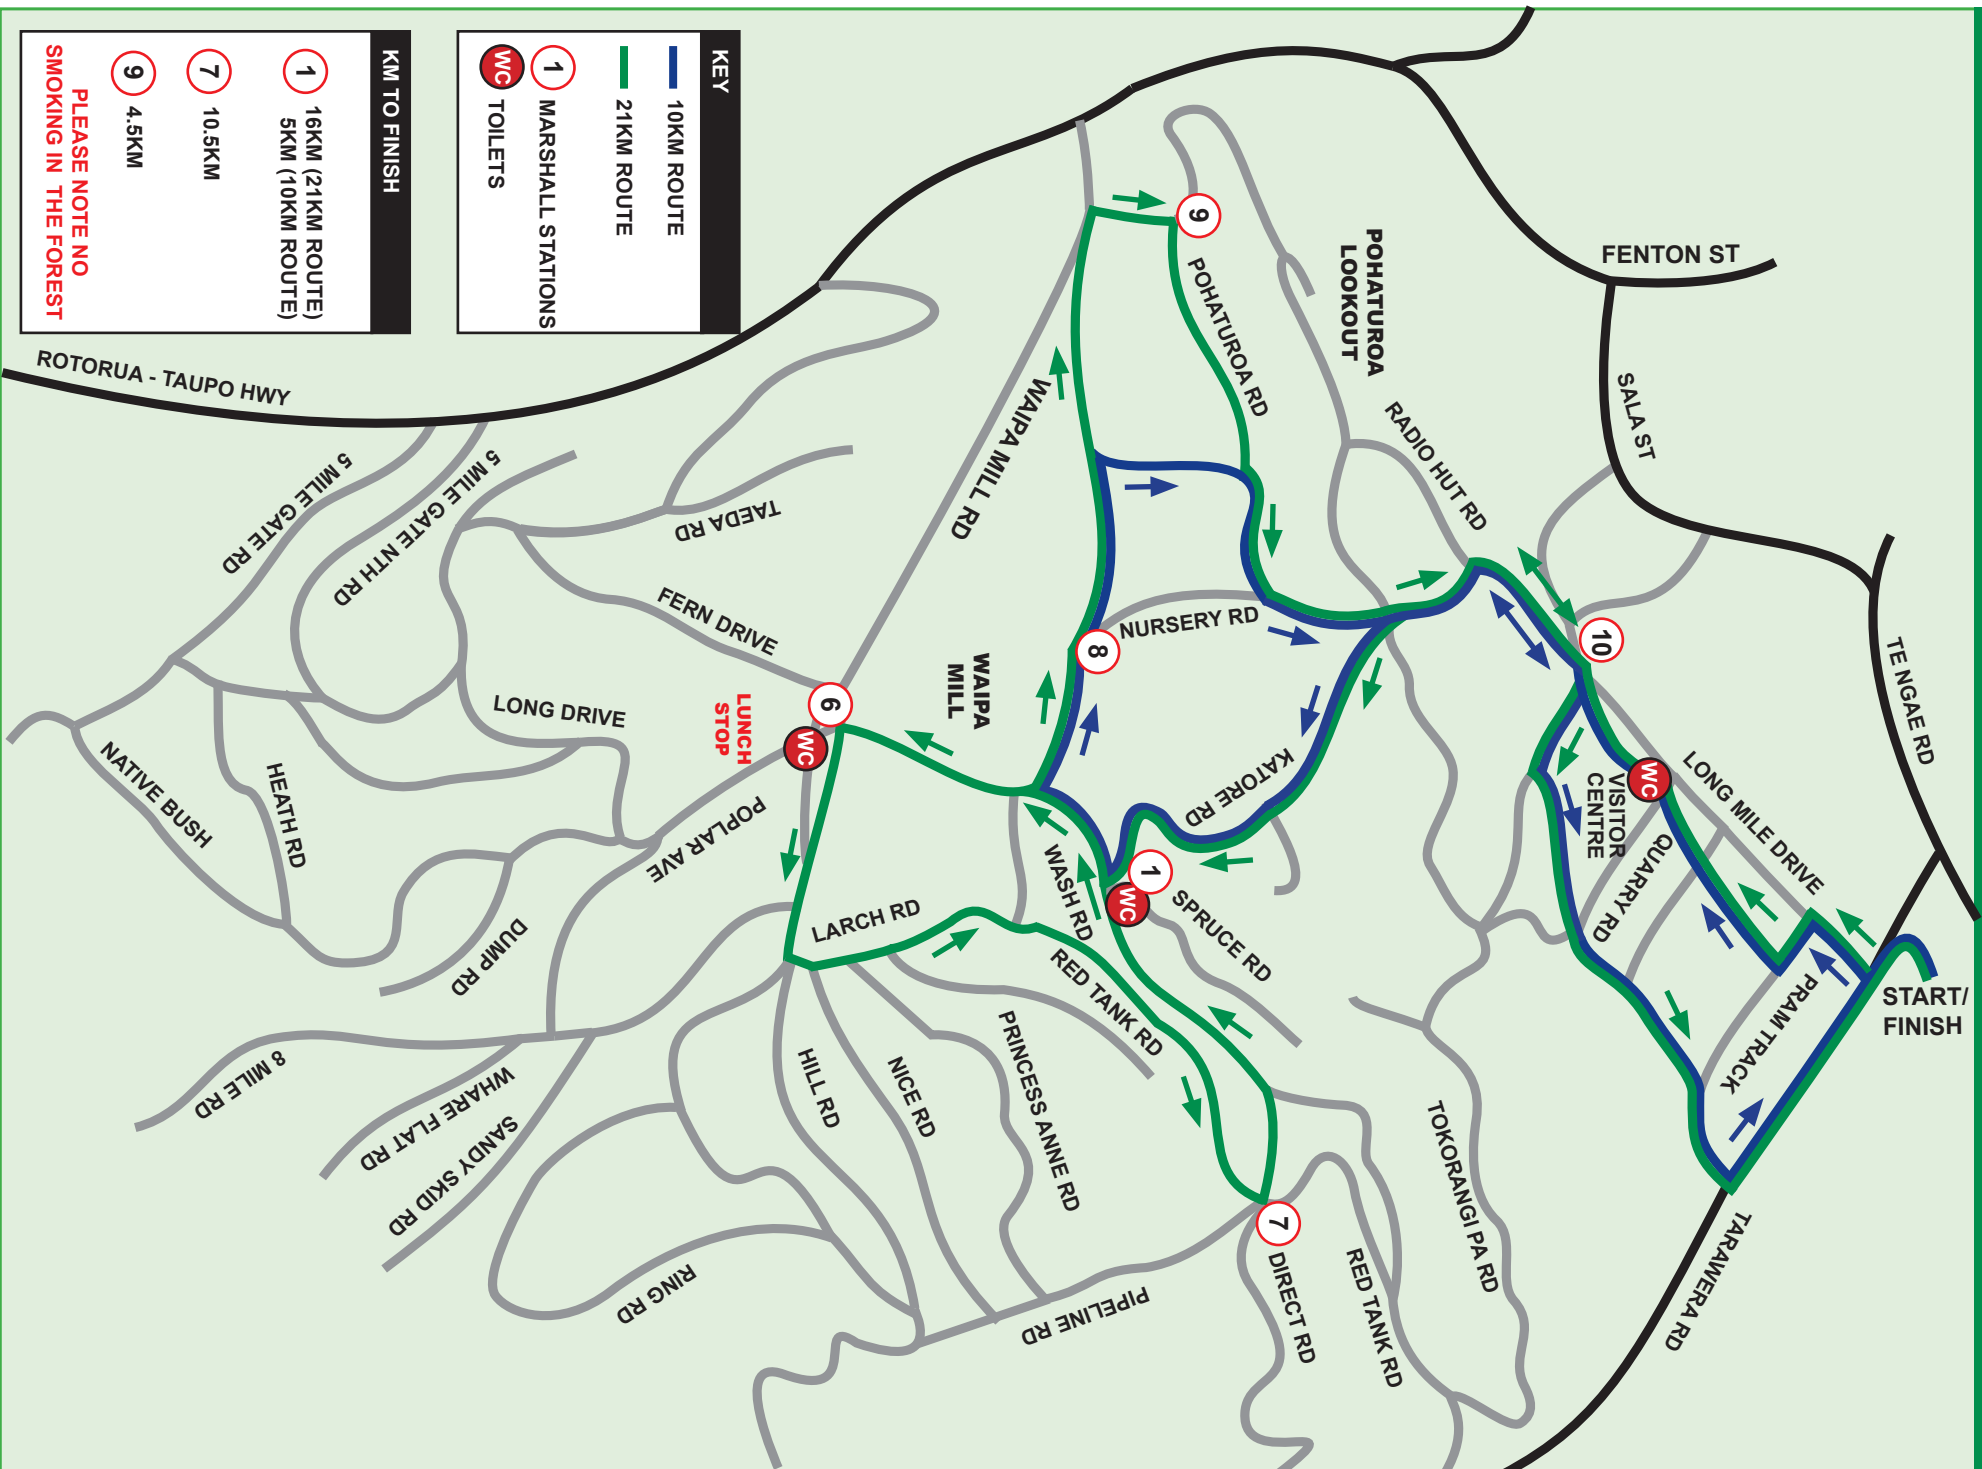

# SAT 20TH MARCH - INTERNATIONAL WALKS

## 10KM & 21KM ROUTE MAPS

DESTINATION  
**ROT@RU**  
Rotorua District  
Council

KAINGAROA  
TIMBERLANDS

# LAKE ROTORUA

- 1 McDonalds, Fenton Street
- 2 McDonalds, Tutanekei St
- 3 Neil Hunt Park/Lakes
- 4 Lakes Pharmacy
- 5 Police
- 6 Hospital
- 7 Information Centre
- 8 Sea Scout Hall

**KEY**

- 10KM ROUTE
- 20KM ROUTE
- 30KM ROUTE
- 1 MARSHALL STATIONS
- WC TOILETS

**KM TO FINISH**

- 3 20KM (30KM ROUTE)
- 5 15KM (20 & 30KM ROUTE)
- 7 5KM (10KM ROUTE) ST CHADS
- 12 3KM