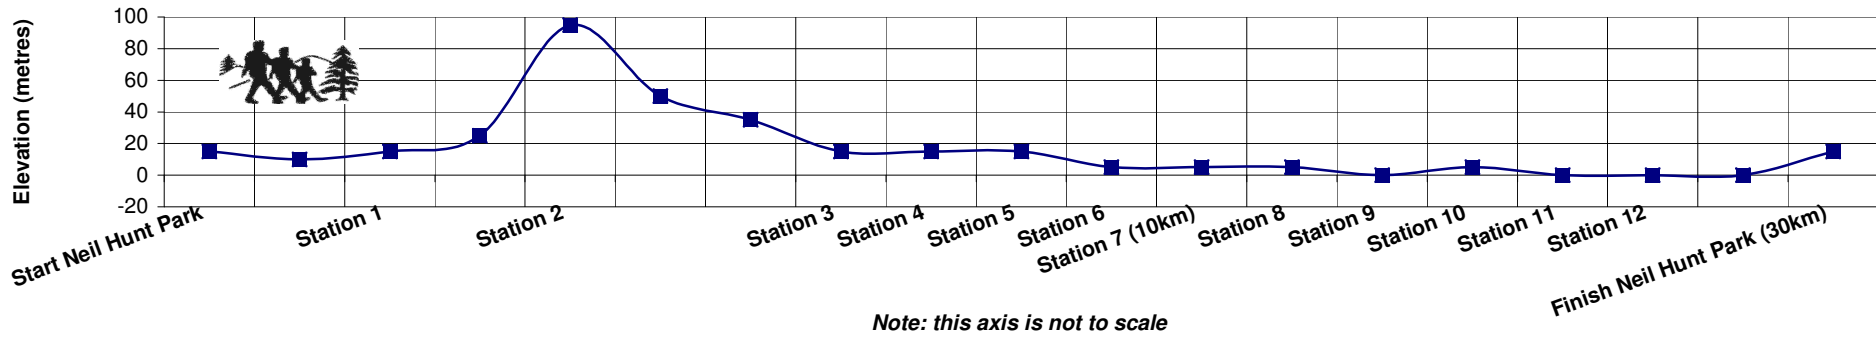

Rotorua Walking Festival - 10km Sunday

Rotorua Walking Festival - 20km Sunday

Rotorua Walking Festival - 30km Sunday

Note: this axis is not to scale