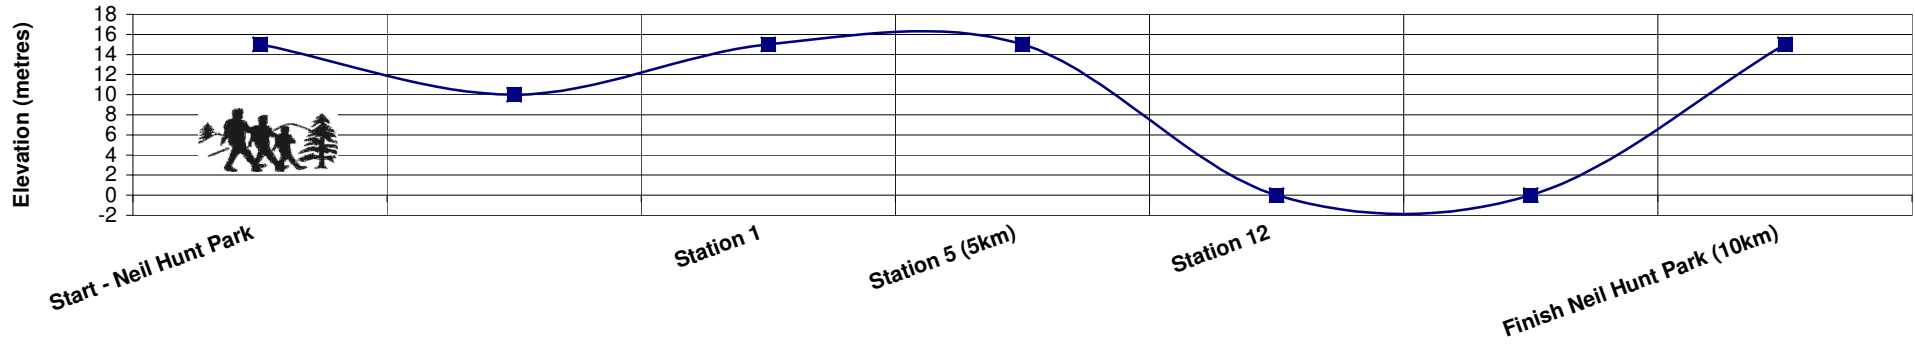

Rotorua Walking Festival - 10km Sunday

Rotorua Walking Festival - 20km Sunday

Rotorua Walking Festival - 30km Sunday

Note: this axis is not to scale