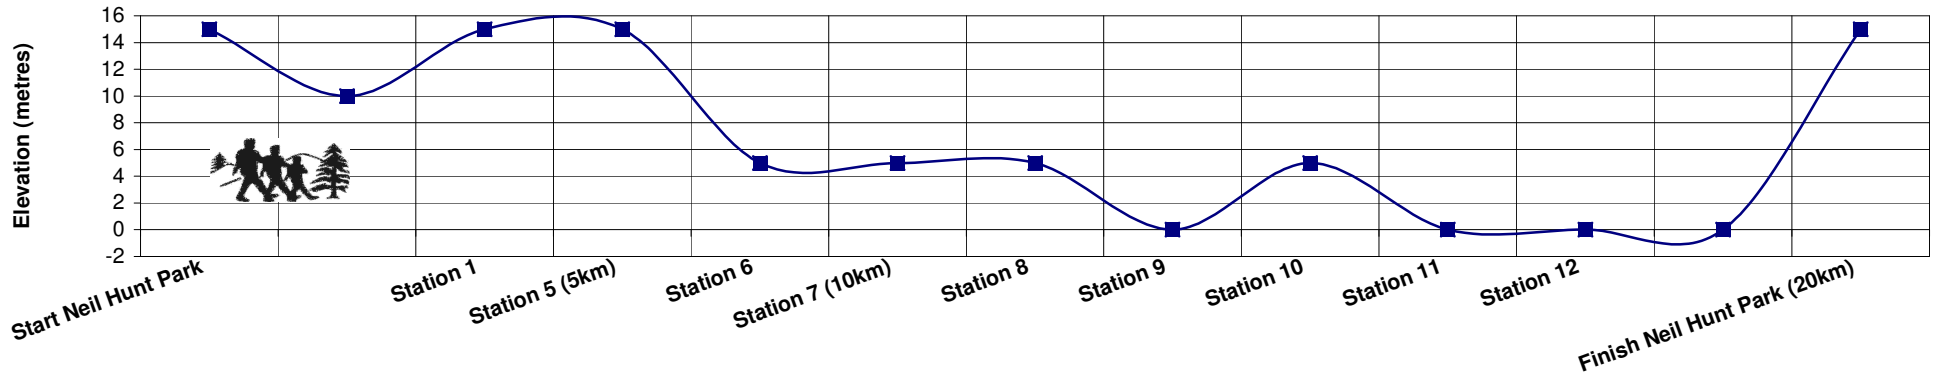

Rotorua Walking Festival - 10km Sunday

Rotorua Walking Festival - 20km Sunday

Rotorua Walking Festival - 30km Sunday

Note: this axis is not to scale