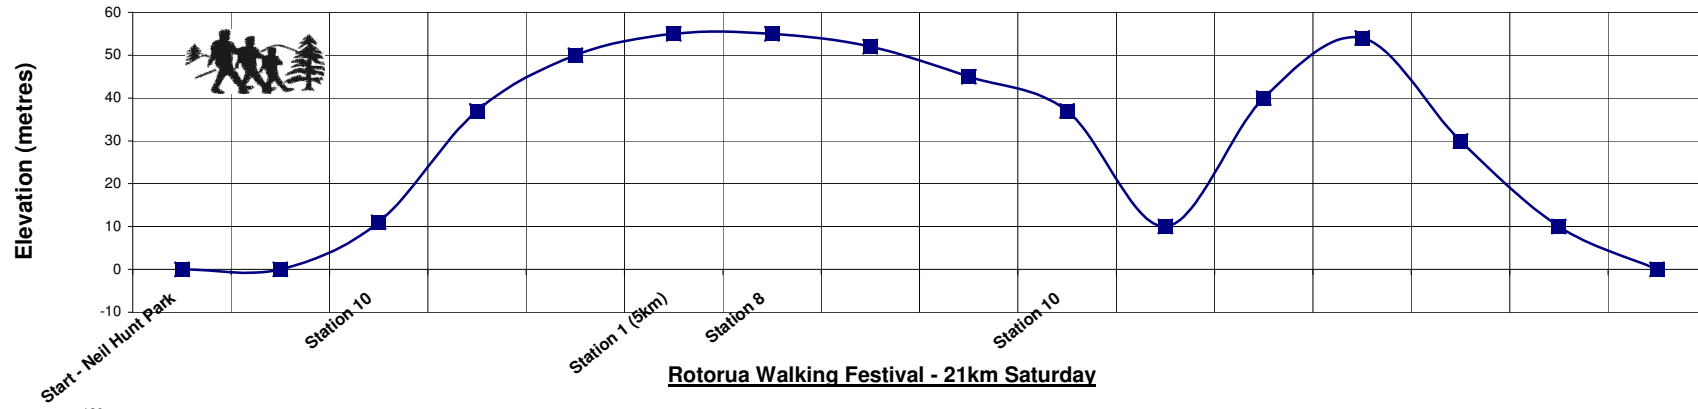

Rotorua Walking Festival - 10km Saturday

Rotorua Walking Festival - 21km Saturday

Rotorua Walking Festival - DRAFT 42km Marathon Saturday

Note: this axis is not to scale