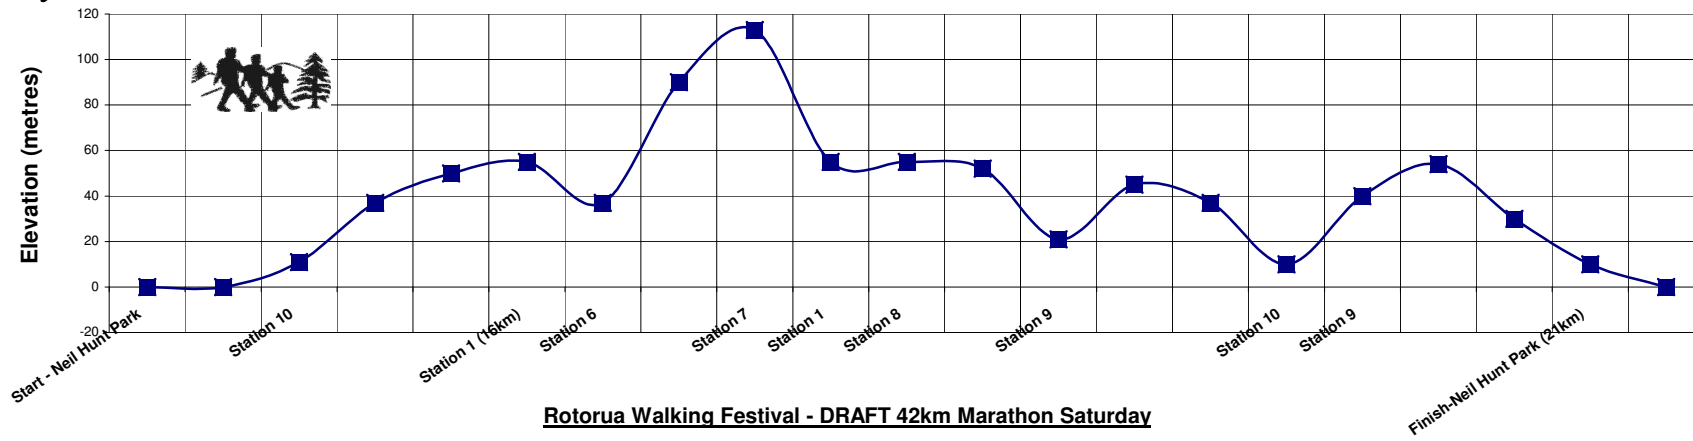

Rotorua Walking Festival - 10km Saturday

Rotorua Walking Festival - 21km Saturday

Rotorua Walking Festival - DRAFT 42km Marathon Saturday

Note: this axis is not to scale