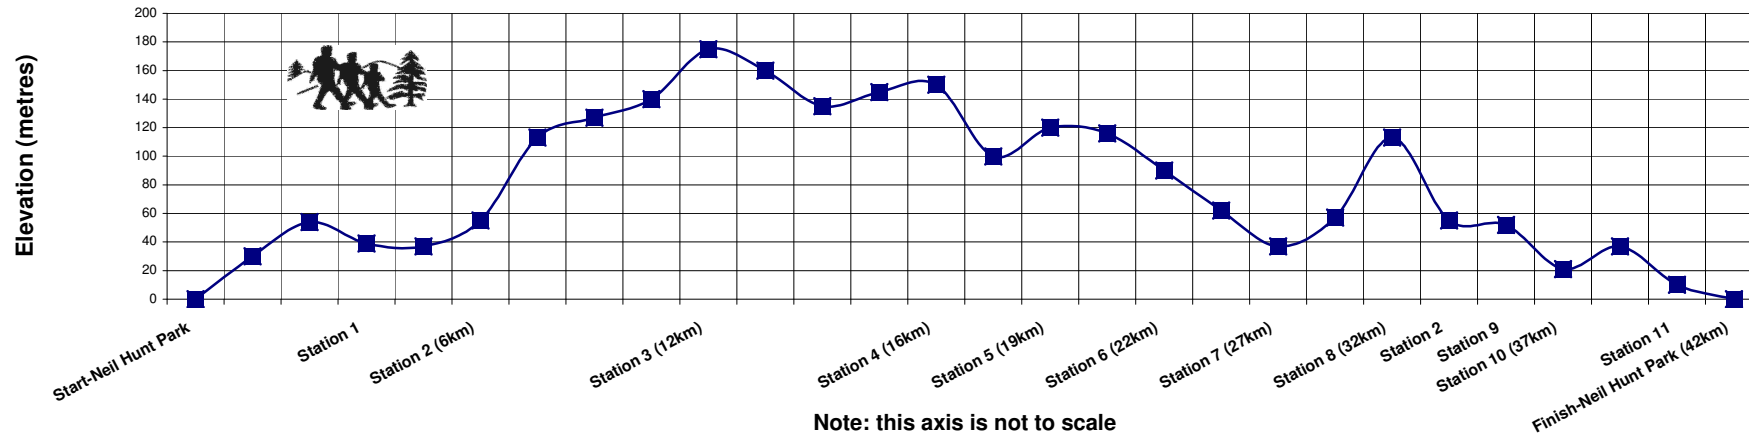

Rotorua Walking Festival - 10km Saturday

Rotorua Walking Festival - 21km Saturday

Rotorua Walking Festival - DRAFT 42km Marathon Saturday

Note: this axis is not to scale