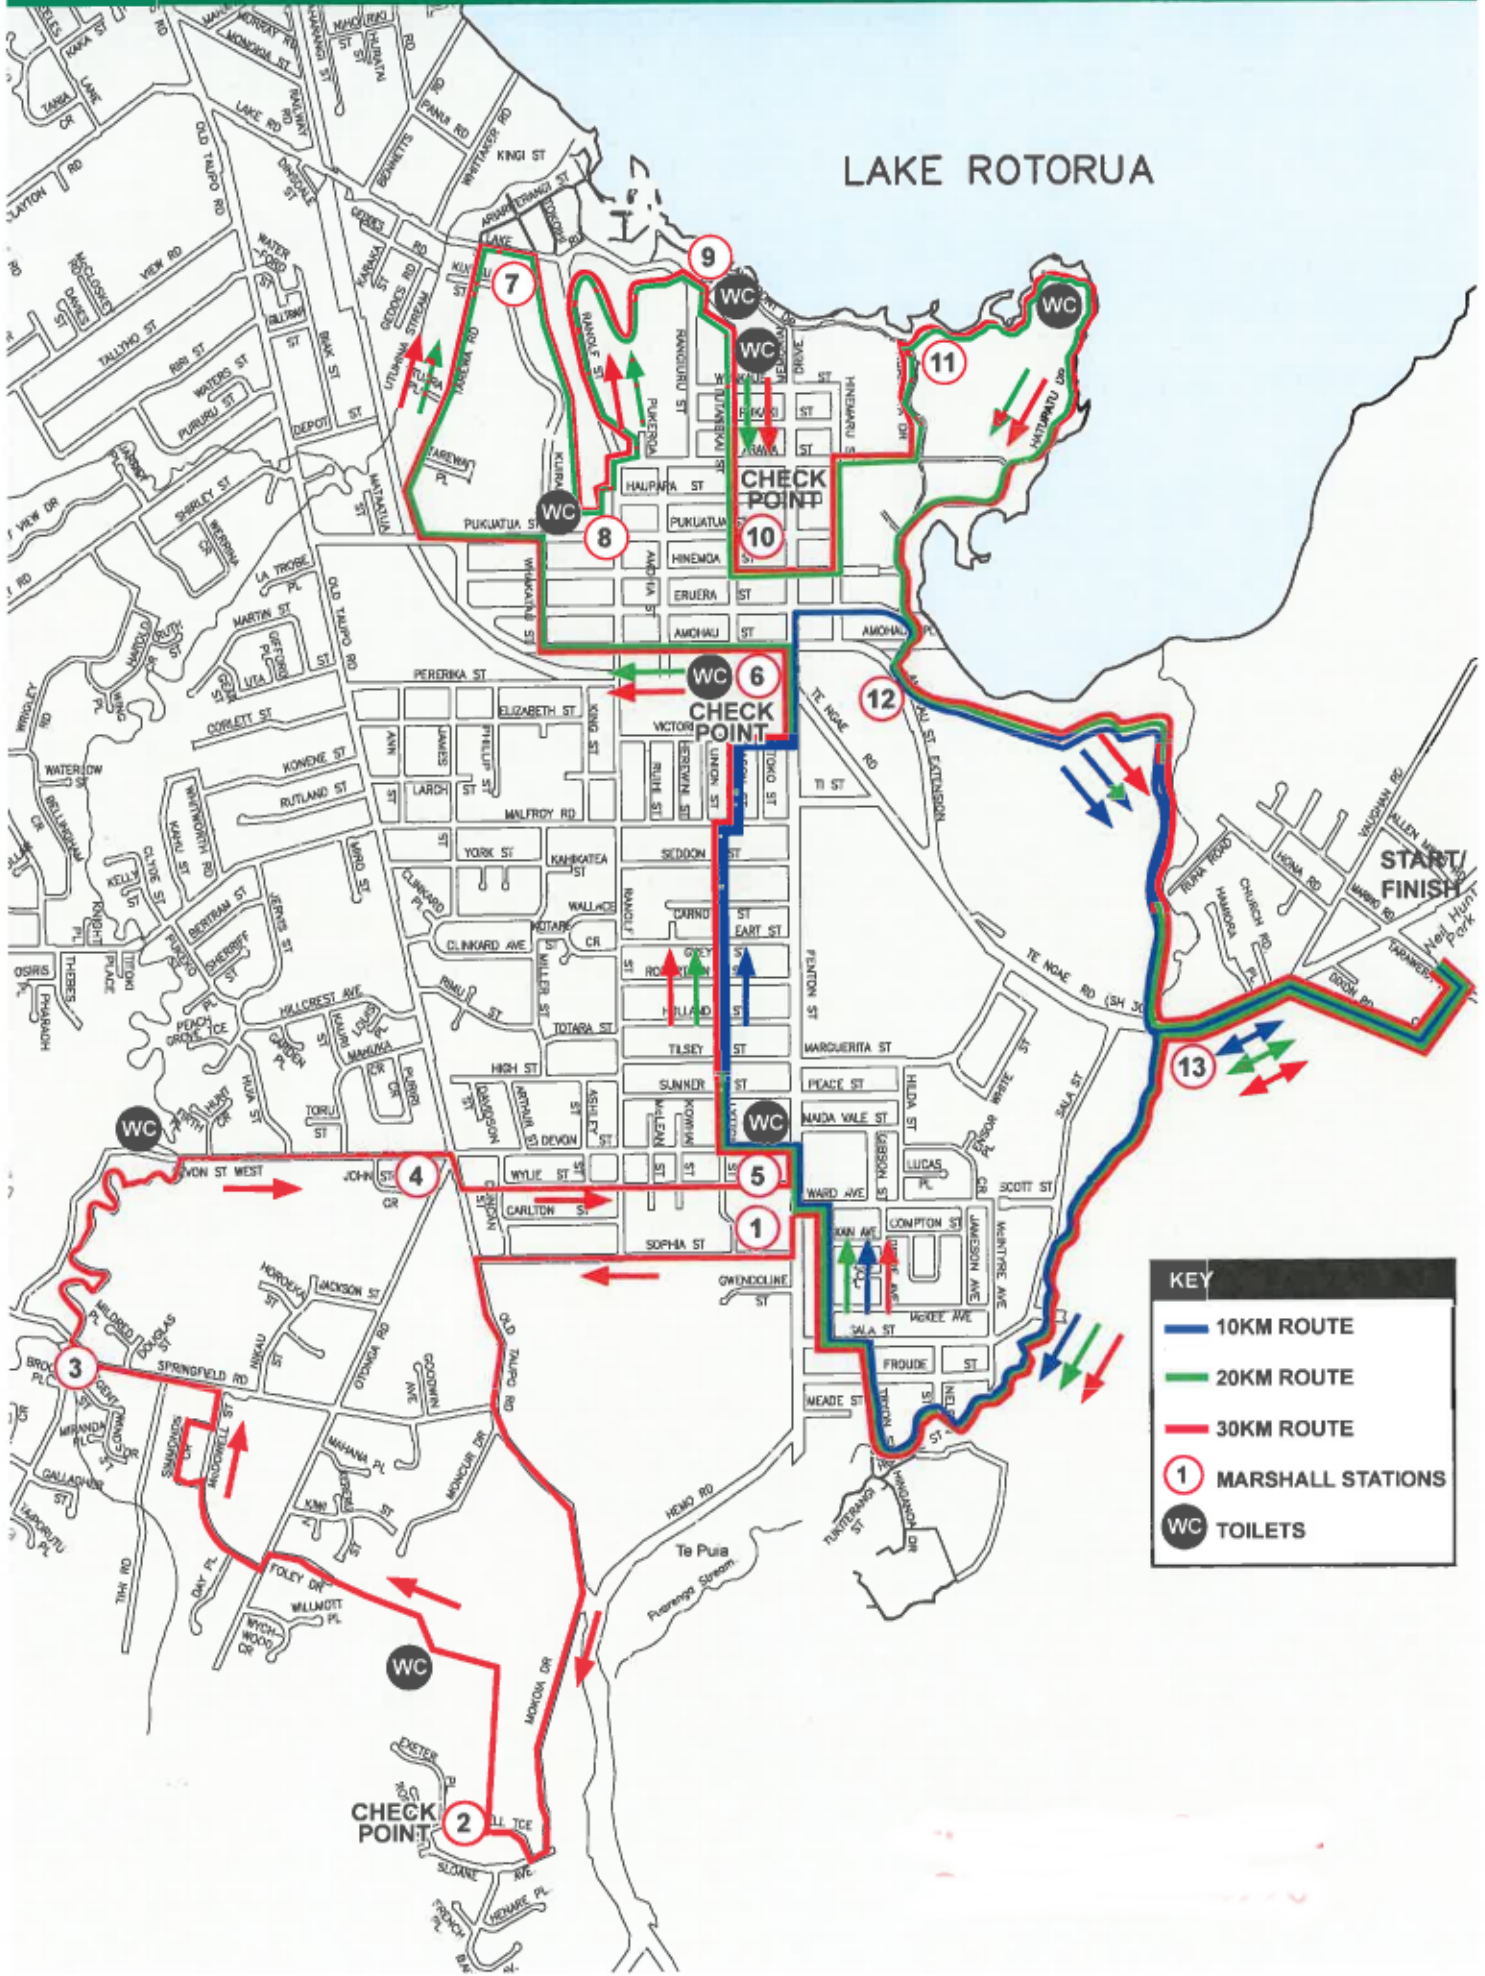

SUN 19TH MAR - ROTORUA WALKING FESTIVAL

10KM 20KM 30KM MAPS

KEY

- 10KM ROUTE
- 20KM ROUTE
- 30KM ROUTE
- 1 MARSHALL STATIONS
- WC TOILETS