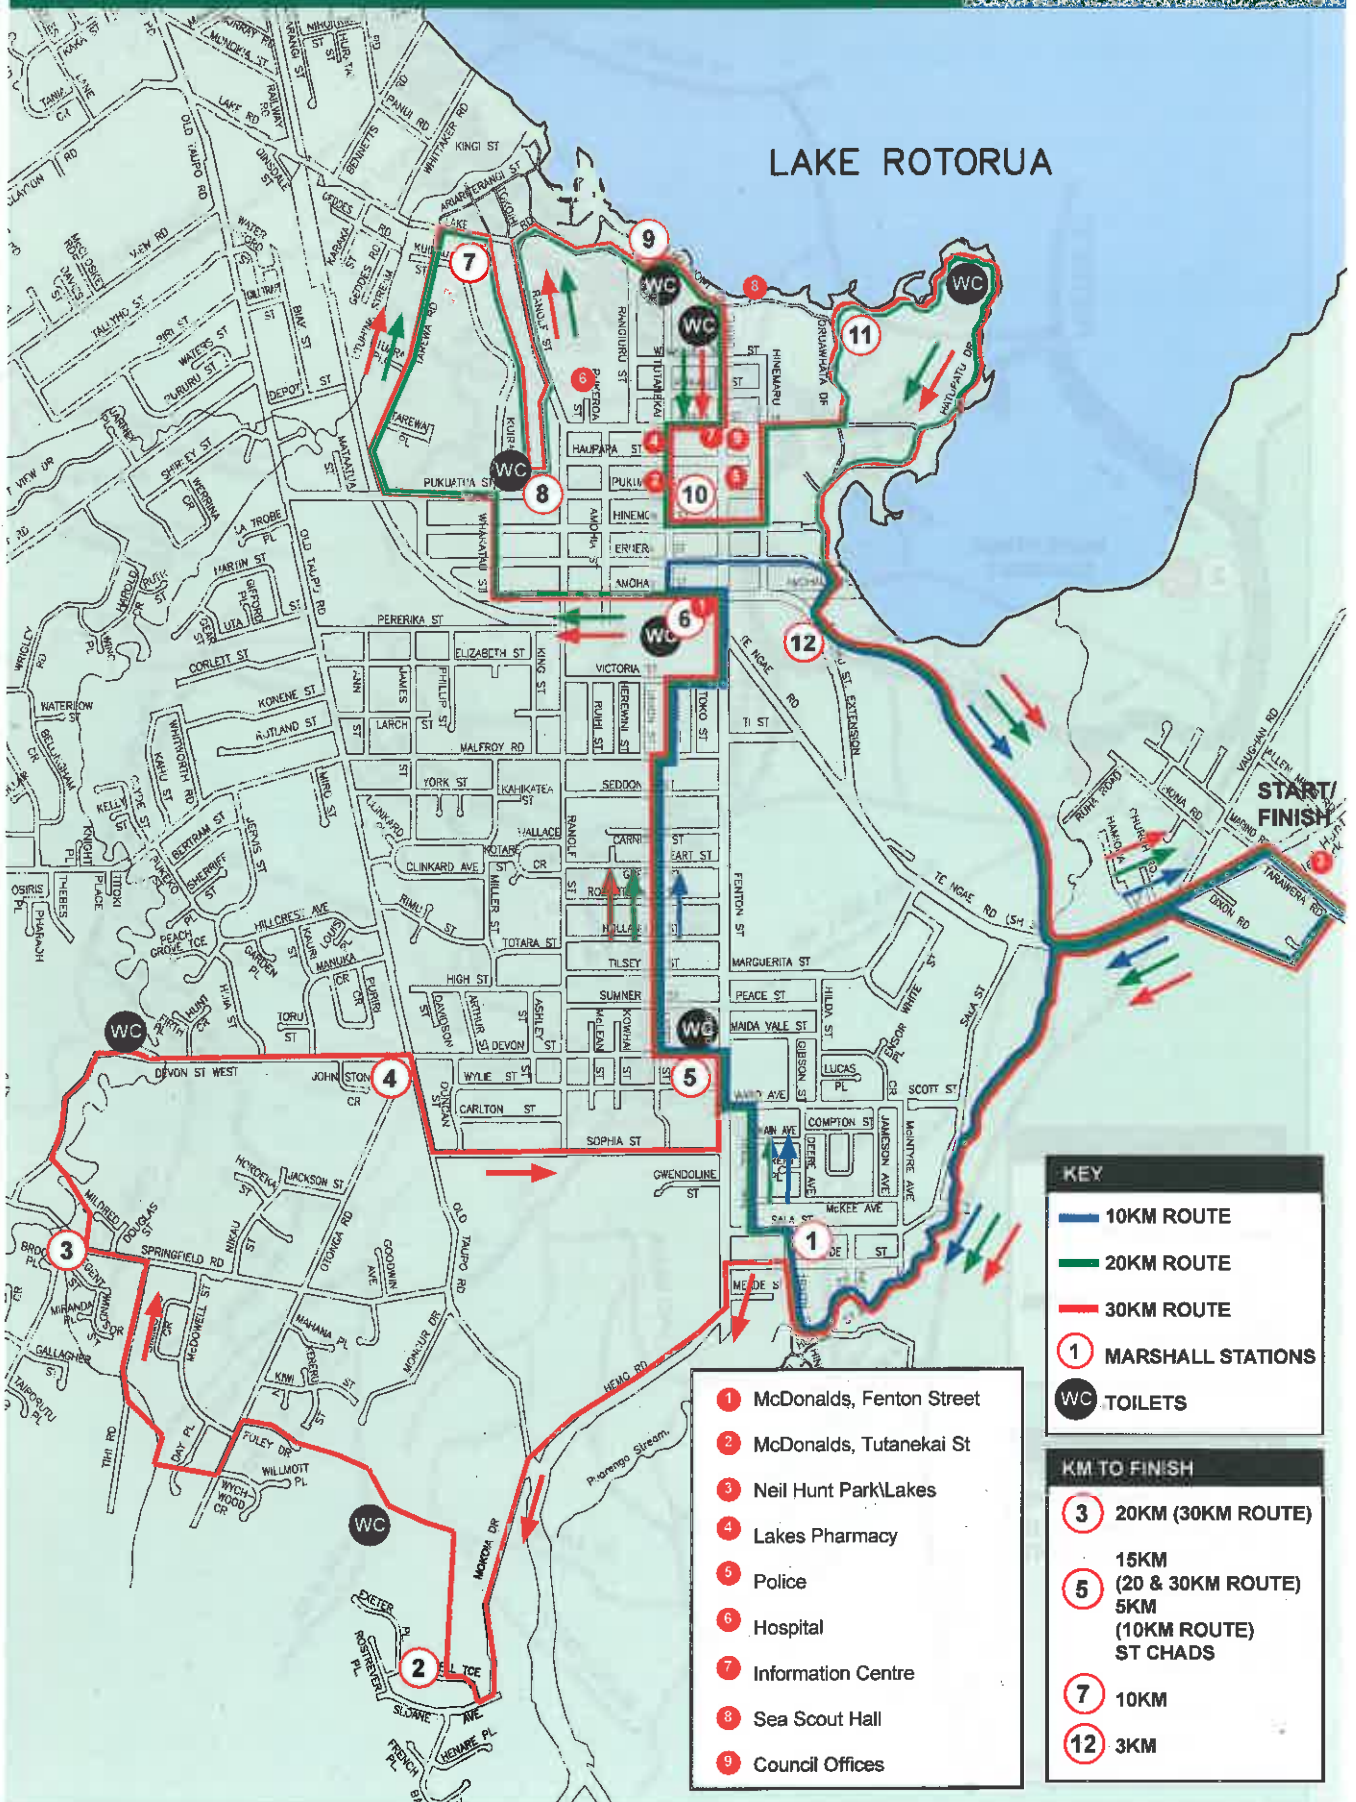

SUN 17TH MAR - ROTORUA WALKING FESTIVAL ALL ROUTE MAPS

KEY

- 10KM ROUTE
- 20KM ROUTE
- 30KM ROUTE
- 1 MARSHALL STATIONS
- WC TOILETS

- 1 McDonalds, Fenton Street
- 2 McDonalds, Tutanekei St
- 3 Neil Hunt Park/Lakes
- 4 Lakes Pharmacy
- 5 Police
- 6 Hospital
- 7 Information Centre
- 8 Sea Scout Hall
- 9 Council Offices

KM TO FINISH

- 3 20KM (30KM ROUTE)
- 5 15KM (20 & 30KM ROUTE)
- 7 5KM (10KM ROUTE)
- 12 ST CHADS
- 7 10KM
- 12 3KM