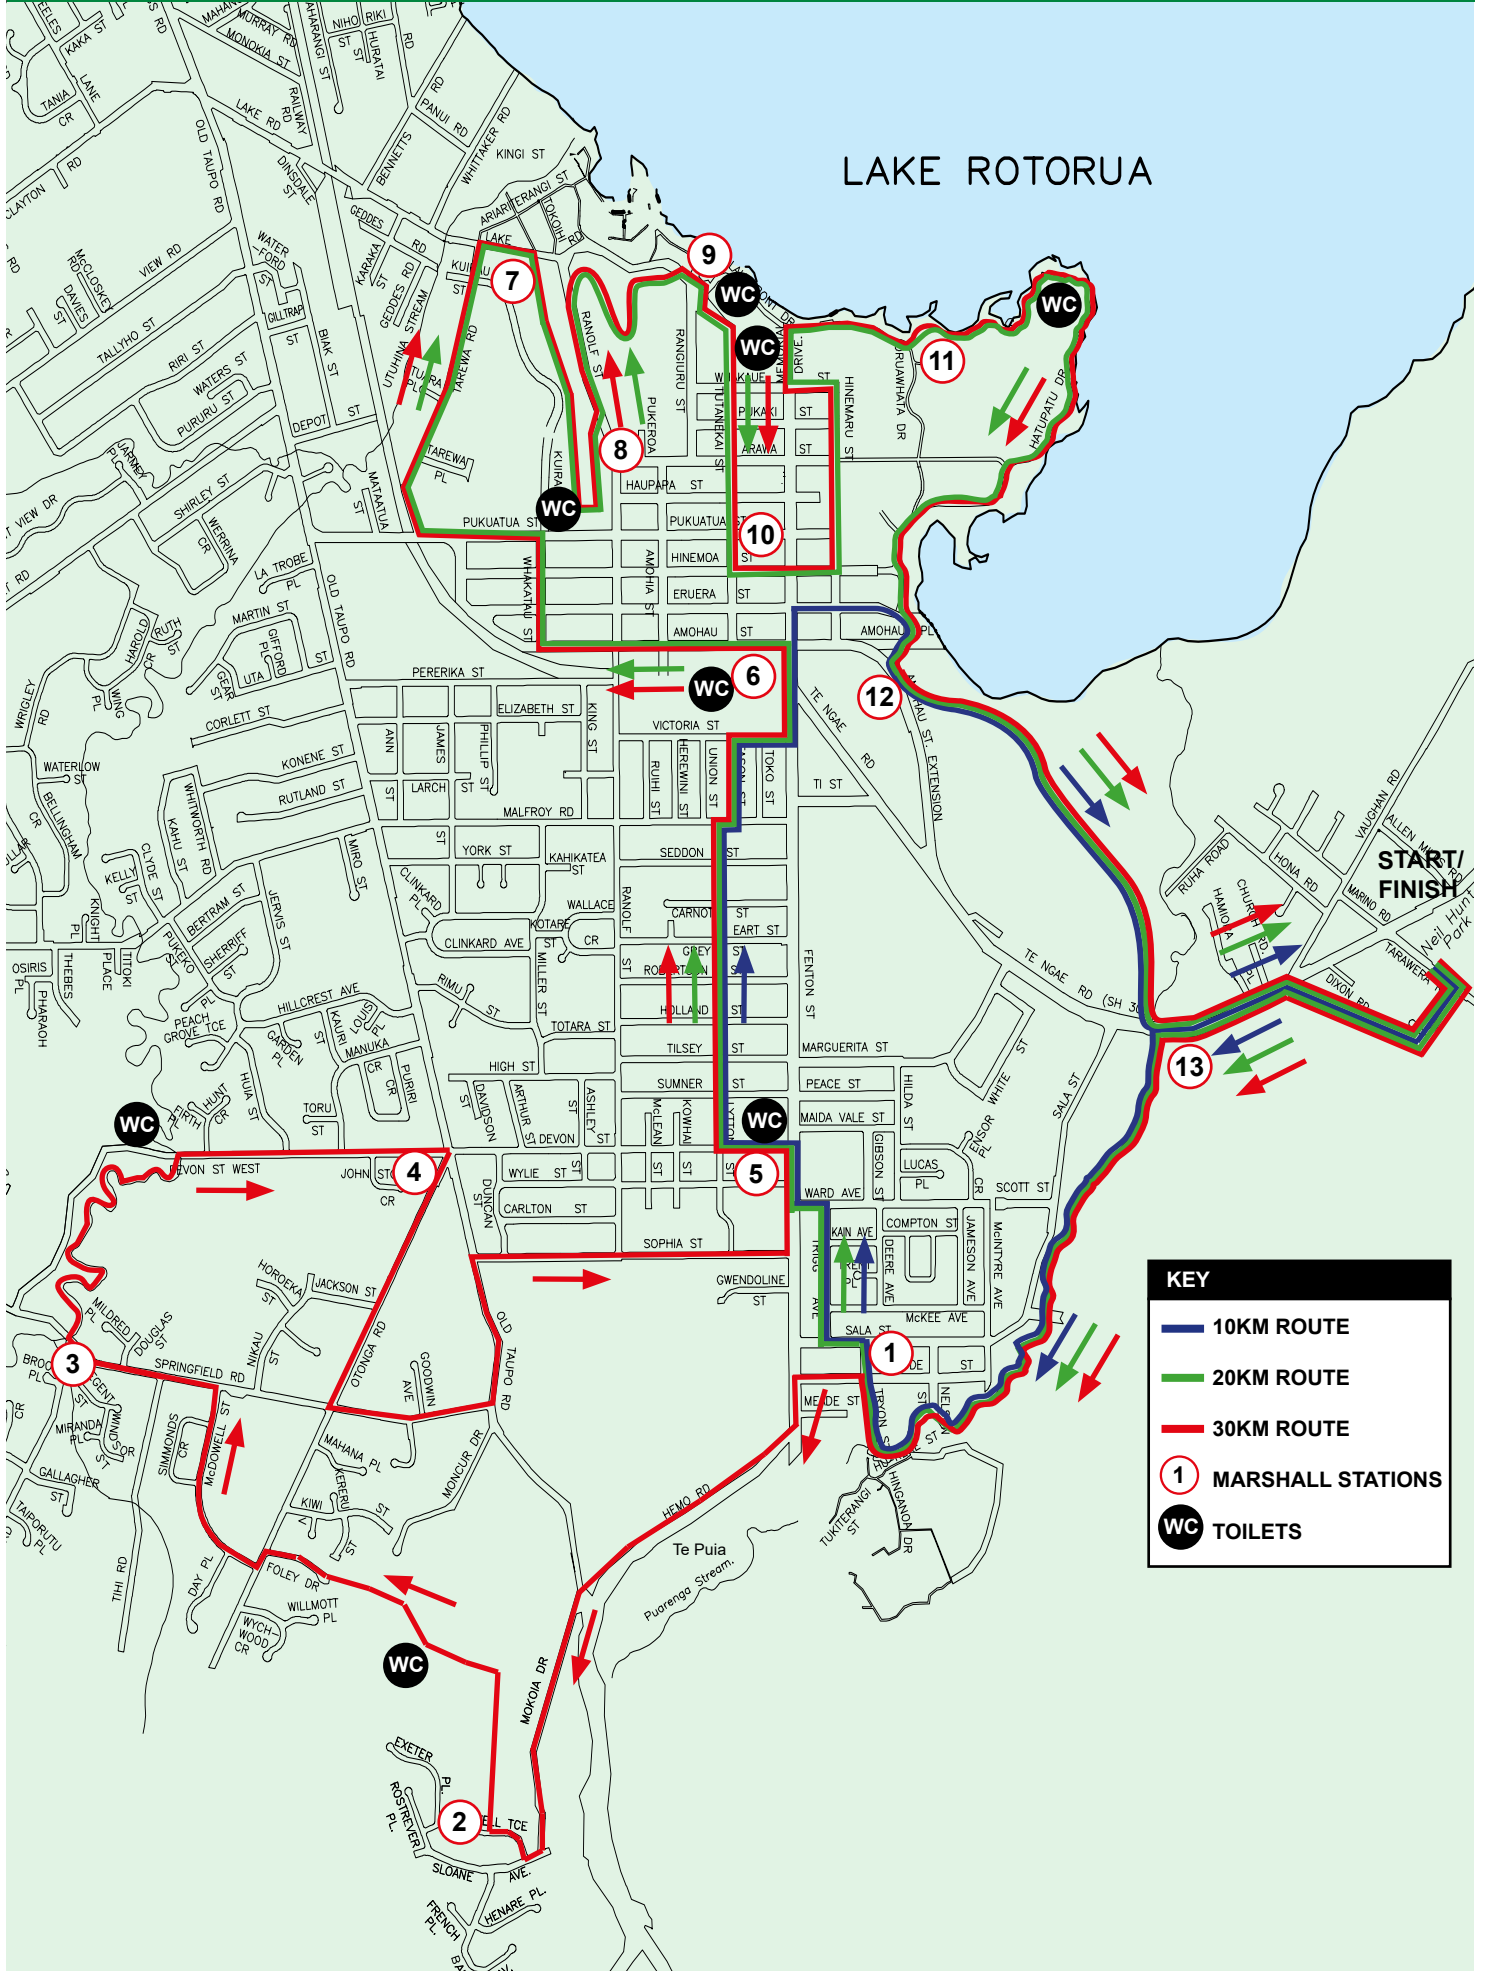

SAT 19TH MARCH - ROTORUA WALKING FESTIVAL
10KM & 21KM ROUTE MAPS

KAINGAROA
TIMBERLANDS

KEY	
	10KM ROUTE
	21KM ROUTE
	MARSHALL STATIONS
	TOILETS

**PLEASE NOTE
 NO SMOKING IN
 THE FOREST**

SUN 20TH MAR - ROTORUA WALKING FESTIVAL

ALL ROUTE MAPS

KEY

- 10KM ROUTE
- 20KM ROUTE
- 30KM ROUTE
- 1 MARSHALL STATIONS
- WC TOILETS