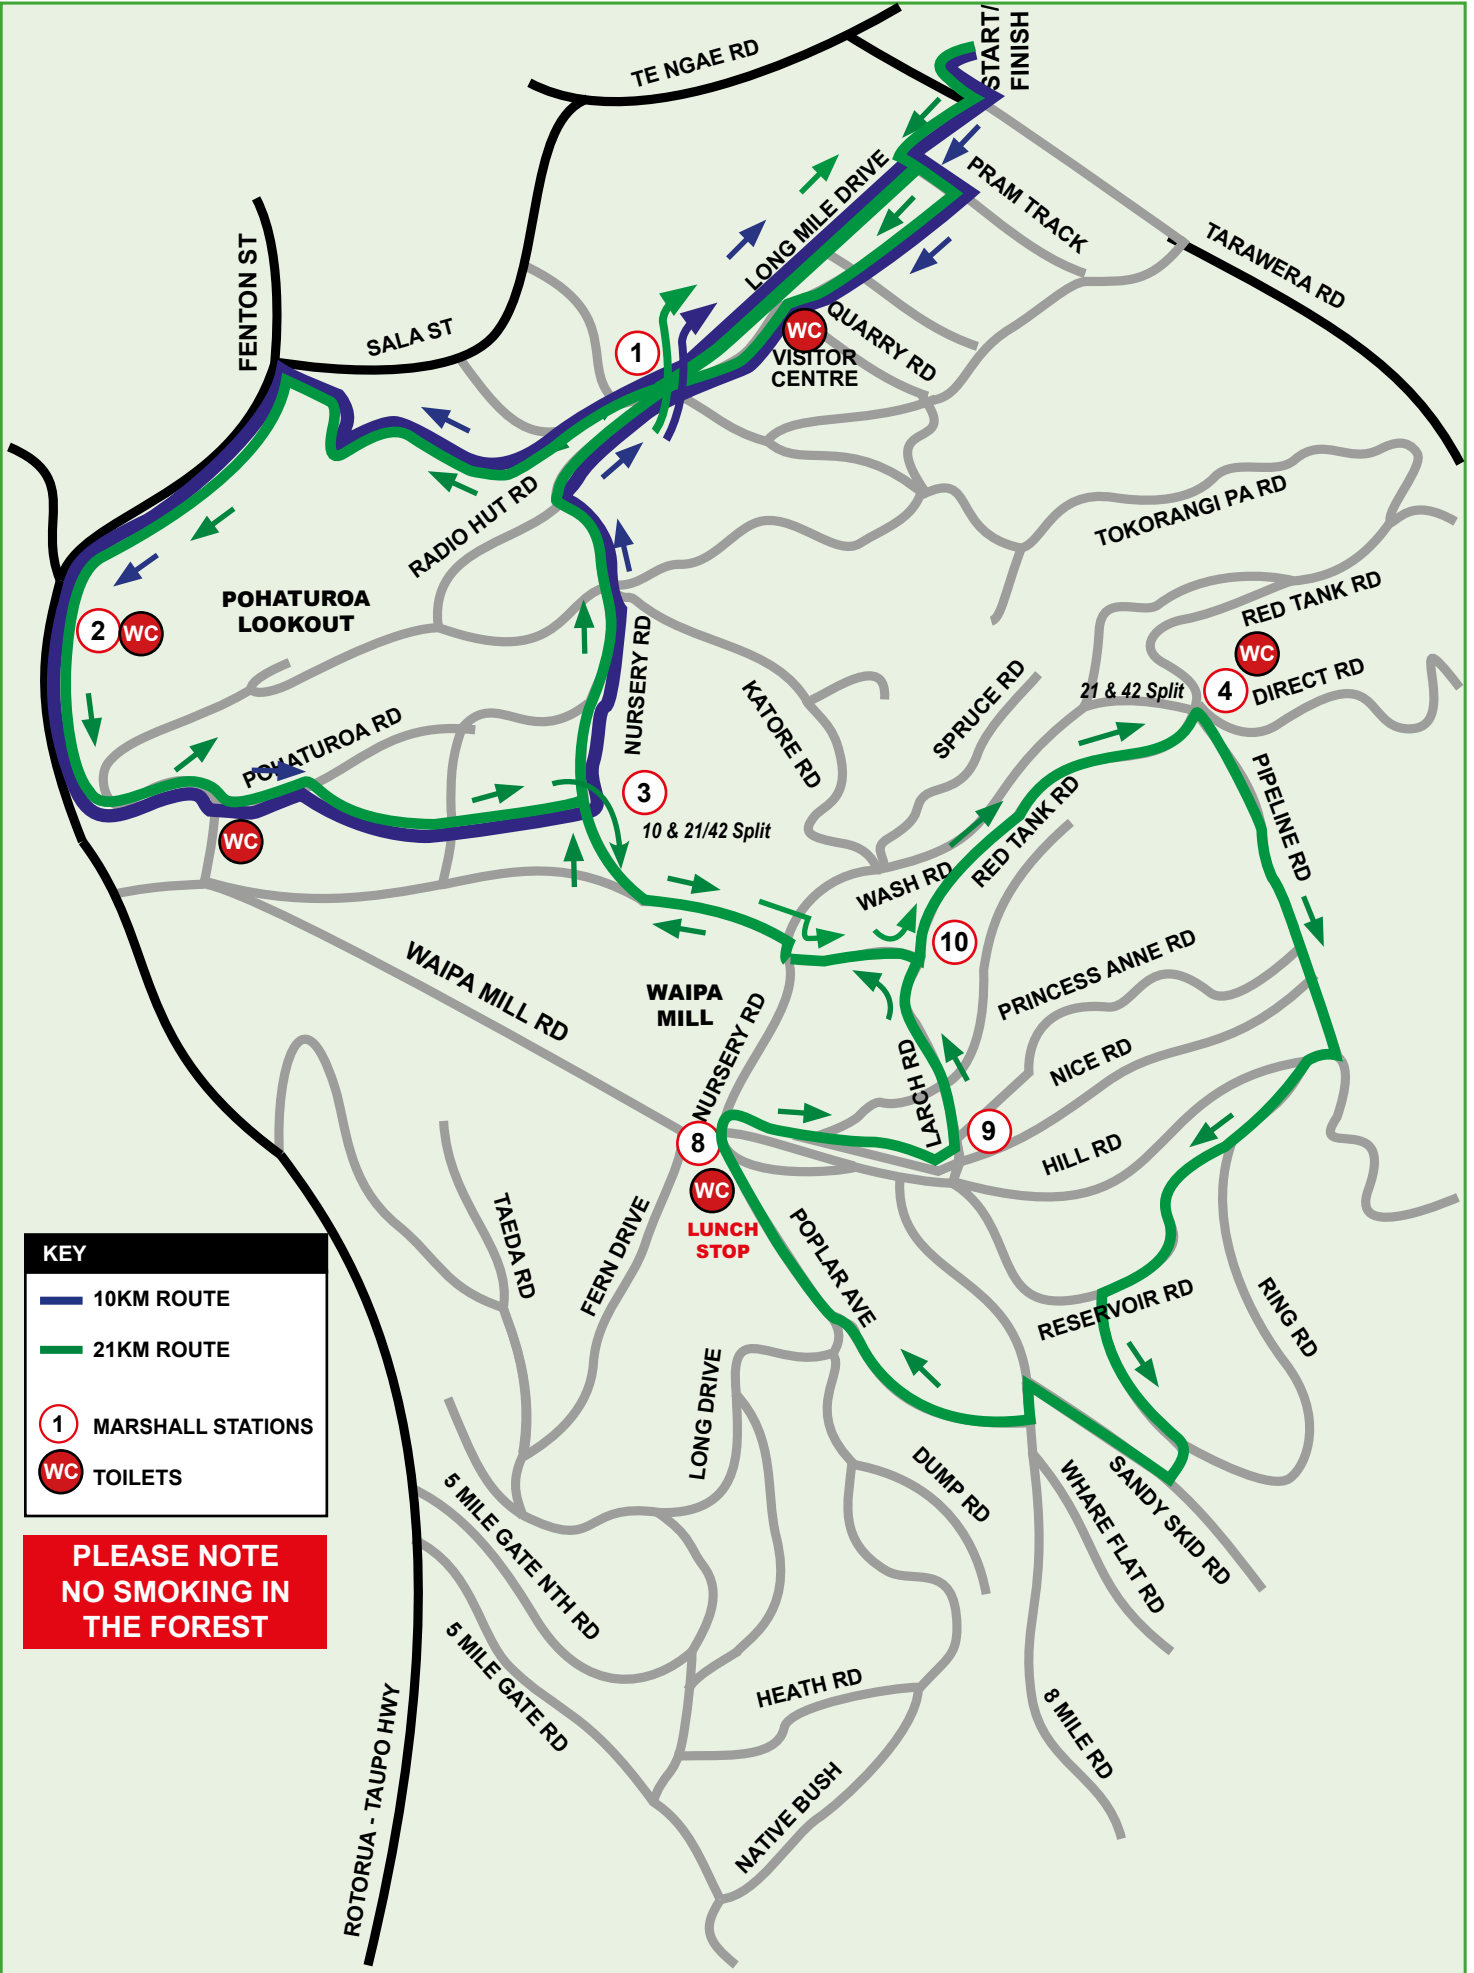

SAT 19TH MARCH - ROTORUA WALKING FESTIVAL
10KM & 21KM ROUTE MAPS

KAINGAROA
TIMBERLANDS

KEY	
	10KM ROUTE
	21KM ROUTE
	MARSHALL STATIONS
	TOILETS

**PLEASE NOTE
 NO SMOKING IN
 THE FOREST**

SUN 20TH MAR - ROTORUA WALKING FESTIVAL

ALL ROUTE MAPS

KEY

- 10KM ROUTE
- 20KM ROUTE
- 30KM ROUTE
- 1 MARSHALL STATIONS
- WC TOILETS